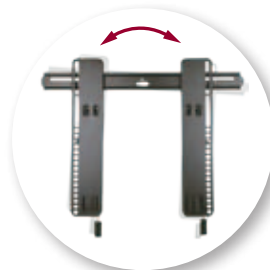

### UPC

793795521958

VMT15-B1 SHOWN

- Super Slim tilting mount sits just .77" from wall to complement the sleek look of ultra-thin TVs
- ProSet™ post-installation height and leveling adjustments allow TV to be perfectly positioned after hanging
- Convenient quick-release tabs on mounting brackets stay hidden, but easily pull down to unlock TV from wall plate for cable access
- Lateral shift allows TV to move left and right for perfect placement, even with off-center studs
- Adjustable Virtual Axis™ technology offers 10° of the smoothest tilting to reduce glare
- Innovative ClickStand™ mechanism holds TV away from wall for easy cable access

400x300

400x400

500x400

600x400

800x400

Universal »

Width: 147 – 571.5 mm  
Height: 15 – 410 mm

Super Slim design

ProSet™ adjustments

Quick-release tabs

Lateral shift

Adjustable Virtual Axis™ tilt

ClickStand™ mechanism